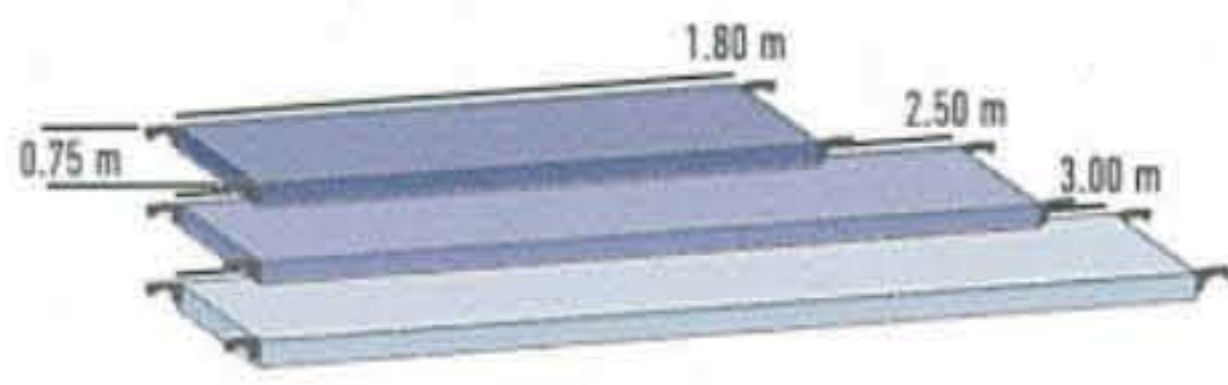

# Mobile Scaffold Tower with Stabilizer

## NORMAL VERSION

Platform size

Working height

- Scaffolding width : 0.75 m; 1.35 m
- Scaffolding length : 1.80 m; 2.50 m; 3.00m
- Working heights can be extended form 4.50 m to max 13.45 m with standard parts
- 200kg / m<sup>2</sup> loading capacity i.e. depending on platform size from 270 kg to max. 810 kg
- The max platform heights are limited to 8 m outdoors and 12 m in fully enclosed spaces

Platform size 0.75 x 1.80 m											
Working height	approx.m	4.50	5.60	6.45	7.60	8.40	9.55	10.40	11.50	12.35	13.45
Overall height	m	3.50	4.60	5.45	6.60	7.40	8.55	9.40	10.50	11.35	12.45
Platform height	m	2.50	3.60	4.45	5.60	6.40	7.55	8.40	9.50	10.35	11.45
Weight	kg	92.4	135.5	145.9	177.5	187.9	208.7	214.0	250.7	256.0	269.2
Model No.		752023	752033	752043	752053	752063	752073	752083	752093	752003	752013
Counter wt. (Indoor)		24	0	0	0	0	4	4	12	24	36
Counter wt. (Outdoor)		24	0	0	0	0	28	☆	☆	☆	☆
Counter wt. (Ident. Nr.)					42912						