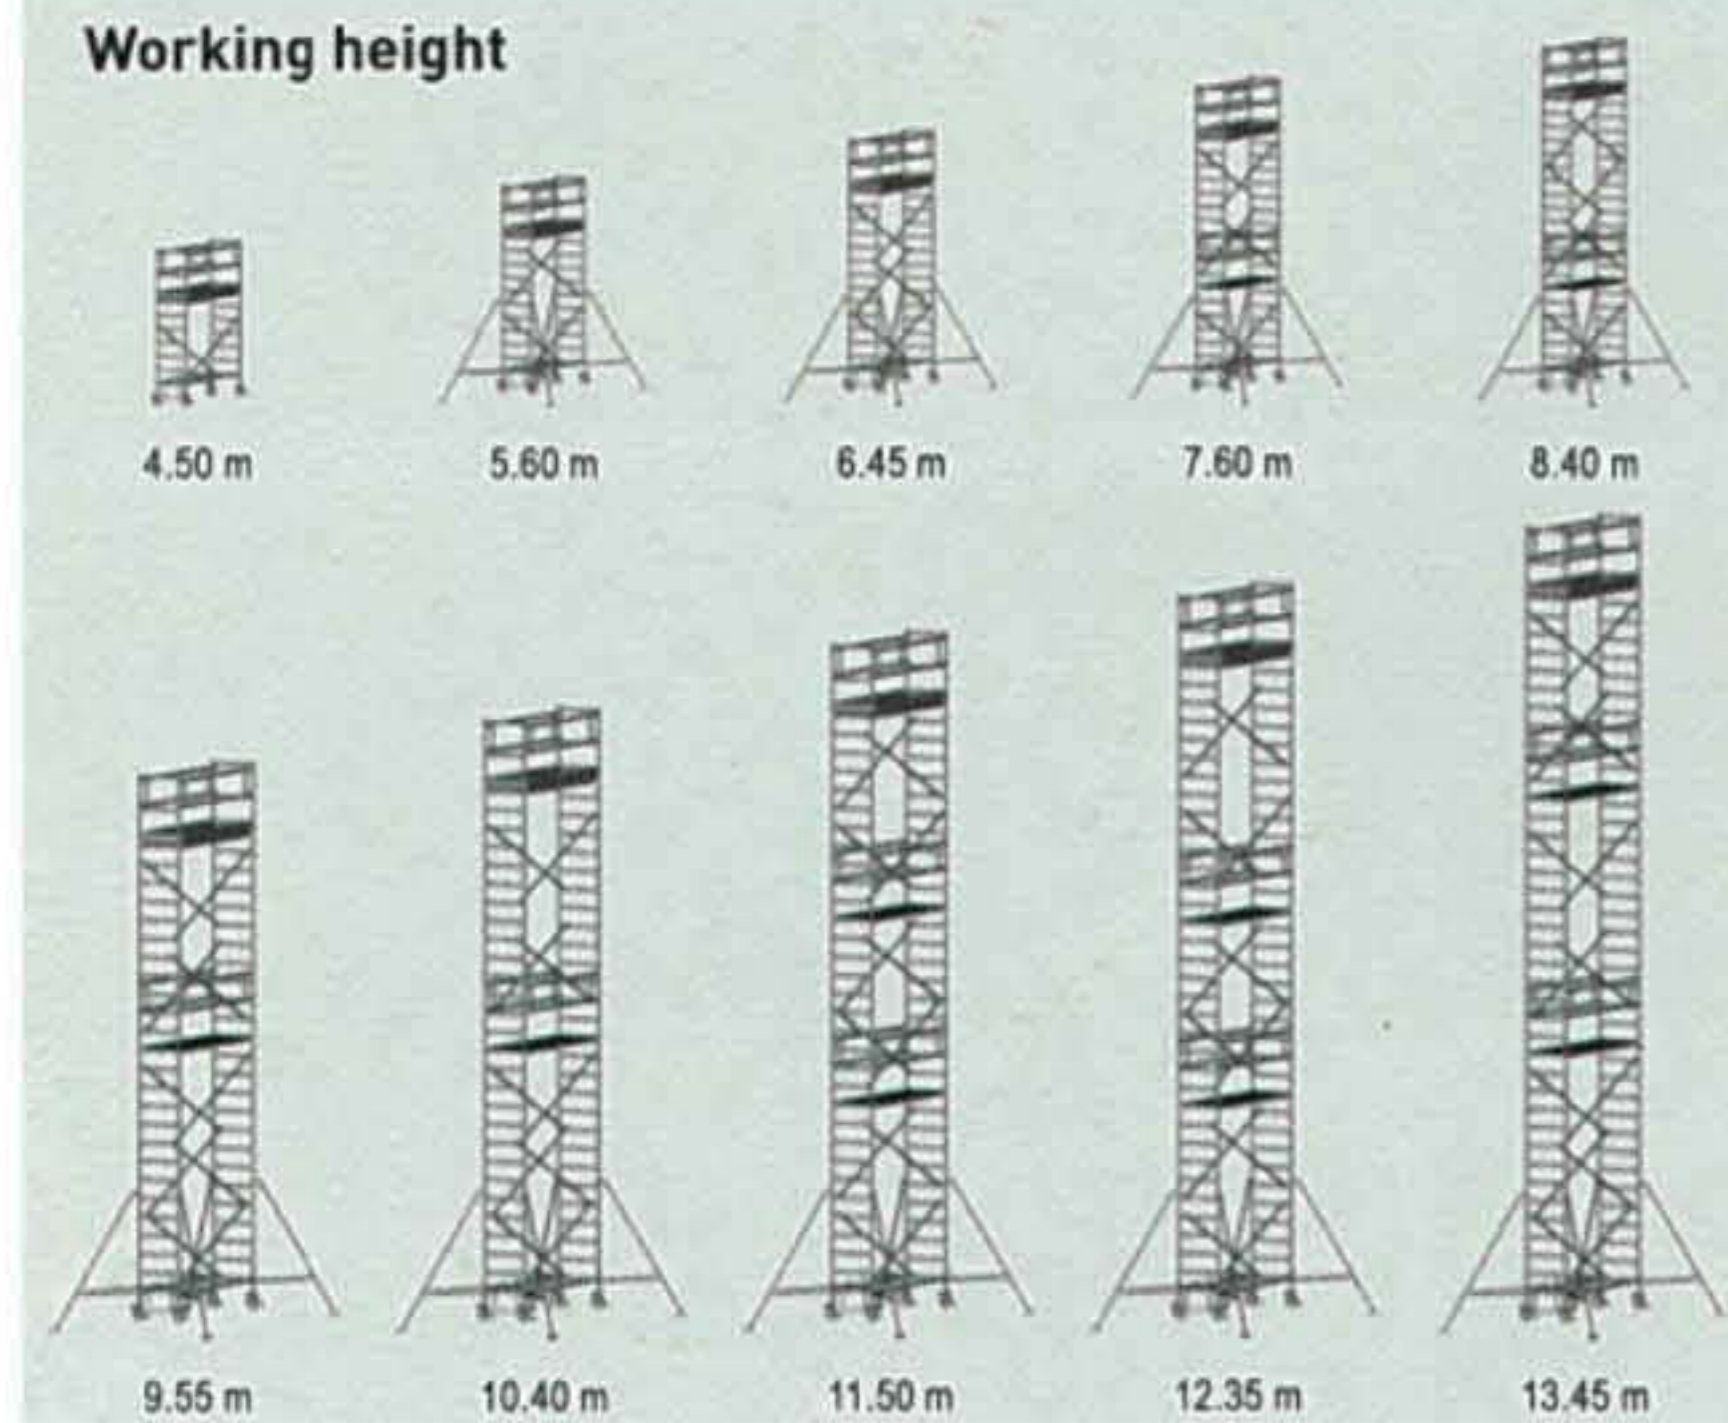

# Mobile Scaffold Tower with Stabilizer

## NORMAL VERSION

Platform size

Working height

- Scaffolding width : 0.75 m; 1.35 m
- Scaffolding length : 1.80 m; 2.50 m; 3.00m
- Working heights can be extended form 4.50 m to max 13.45 m with standard parts
- 200kg / m<sup>2</sup> loading capacity i.e. depending on platform size from 270 kg to max. 810 kg
- The max platform heights are limited to 8 m outdoors and 12 m in fully enclosed spaces

Platform size 0.75 x 1.80 m											
Working height	approx.m	4.50	5.60	6.45	7.60	8.40	9.55	10.40	11.50	12.35	13.45
Overall height	m	3.50	4.60	5.45	6.60	7.40	8.55	9.40	10.50	11.35	12.45
Platform height	m	2.50	3.60	4.45	5.60	6.40	7.55	8.40	9.50	10.35	11.45
Weight	kg	92.4	135.5	145.9	177.5	187.9	208.7	214.0	250.7	256.0	269.2
Model No.		752023	752033	752043	752053	752063	752073	752083	752093	752003	752013
Counter wt. (Indoor)		24	0	0	0	0	4	4	12	24	36
Counter wt. (Outdoor)		24	0	0	0	0	28	☆	☆	☆	☆
Counter wt. (Ident. Nr.)					42912						

\*This model is not for outdoor use

Platform size 0.75 x 2.50 m											
Working height	approx.m	4.50	5.60	6.45	7.60	8.40	9.55	10.40	11.50	12.35	13.45
Overall height	m	3.50	4.60	5.45	6.60	7.40	8.55	9.40	10.50	11.35	12.45
Platform height	m	2.50	3.60	4.45	5.60	6.40	7.55	8.40	9.50	10.35	11.45
Weight	kg	103.1	147.0	158.3	196.6	207.9	230.6	235.8	280.2	285.5	299.5
Model No.		752123	752133	752143	752153	752163	752173	752183	752193	752103	752113
Counter wt. (Indoor)		24	0	0	0	0	0	4	8	20	32
Counter wt. (Outdoor)		24	0	0	4	20	☆	☆	☆	☆	☆
Counter wt. (Ident. Nr.)					42912						